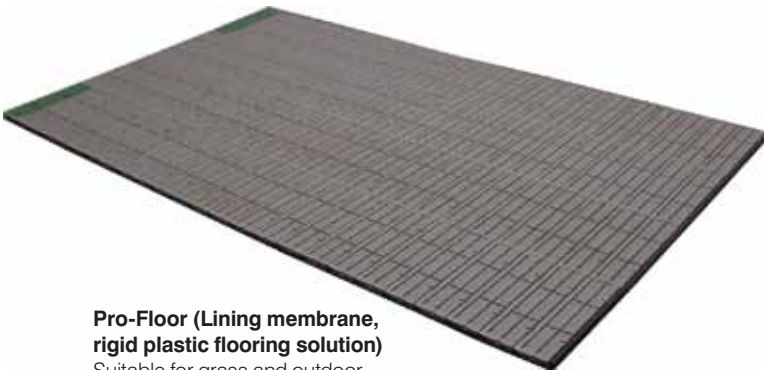

## flooring & staging

Timber or carpeted floors can be provided by **Your Event Solution** to cover most surfaces, from 3 metres to 25 metres wide and any length required. For outdoor areas, ground mats protect lawns and provide safe and attractive walkways. Setting up stages is easy with **Your Event Solution** modular system which allows for variations in height, while catwalks and product launch platforms can be presented in spectacular fashion.

### floor coverings

**Bar Matting**  
Black  
0.9 x 1.5m

**Carpet Tile**  
Charcoal  
1m<sup>2</sup>

**Formal Carpet**  
Red  
1.2 x 6m / 1.2 x 10m

**Pro-Floor (Lining membrane, rigid plastic flooring solution)**  
Suitable for grass and outdoor applications such as walkways, catering floors etc, as it allows grass to breathe.