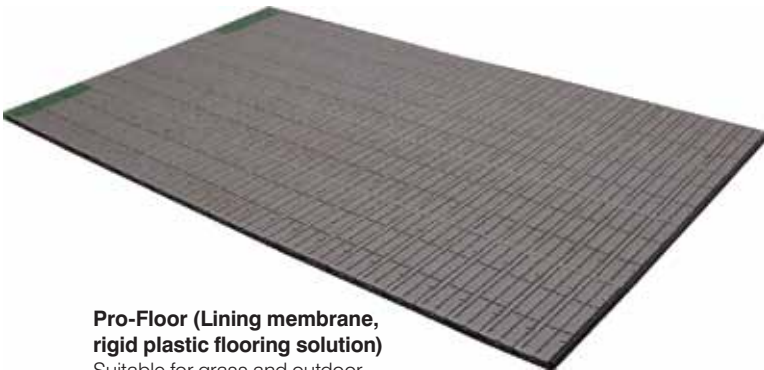

flooring & staging

Timber or carpeted floors can be provided by **Your Event Solution** to cover most surfaces, from 3 metres to 25 metres wide and any length required. For outdoor areas, ground mats protect lawns and provide safe and attractive walkways. Setting up stages is easy with **Your Event Solution** modular system which allows for variations in height, while catwalks and product launch platforms can be presented in spectacular fashion.

floor coverings

Bar Matting
Black
0.9 x 1.5m

Carpet Tile
Charcoal
1m²

Formal Carpet
Red
1.2 x 6m / 1.2 x 10m

Pro-Floor (Lining membrane, rigid plastic flooring solution)
Suitable for grass and outdoor applications such as walkways, catering floors etc, as it allows grass to breathe.